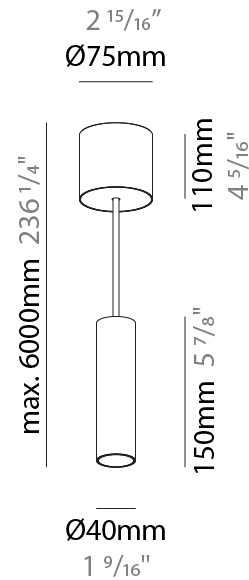

GENERAL

Series: Hangover
Subseries: Hangover Monopoint Recessed Canopy
Brand: Prolicht
Division: Architectural
Mounting Type: Suspension
Mounting Location: Ceiling
Subcategory: Pendant

PHYSICAL

Shape: Cylinder
Diameter (mm): 40
Diameter (in): 1 9/16
Height (mm): 150
Height (in): 5 7/8
Max. Overall Height (mm): 2150
Max. Overall Height (in): 84 5/8
Min. Recessing Depth (mm): 75
Min. Recessing Depth (in): 2 15/16
Light Distribution: Downlight
Weight (kg): 0.389
Weight (lbs): 0.856
Diffuser: Shine Ring 0-6
Fixture Finish: SSR / BKV / CWI / CRY / HAB / UFT / ITA / RUA / FTG / MYG / LOD / PUS / FRO / FUP / KIA / POP / BLS / SPG / MEY / GOH / GUM / CHC / COM / ABZ / JAG / OBR / MOS / ROR
Fixture Material: Aluminum
Cable Details: 2000mm / 6000mm Cable in White / Black / Orange / Red
Cut-out Measurements: 68mm / 2 11/16"

GENERAL

Series: Hangover
Subseries: Hangover Monopoint Surface Canopy
Brand: Prolicht
Division: Architectural
Mounting Type: Suspension
Mounting Location: Ceiling
Subcategory: Pendant

PHYSICAL

Shape: Cylinder
Diameter (mm): 40
Diameter (in): 1 9/16
Height (mm): 150
Height (in): 5 7/8
Max. Overall Height (mm): 2150
Max. Overall Height (in): 84 5/8
Light Distribution: Downlight
Weight (kg): 0.75
Weight (lbs): 1.65
Diffuser: Shine Ring 0-6
Fixture Finish: SSR / BKV / CWI / CRY / HAB / UFT / ITA / RUA / FTG / MYG / LOD / PUS / FRO / FUP / KIA / POP / BLS / SPG / MEY / GOH / GUM / CHC / COM / ABZ / JAG / OBR / MOS / ROR
Fixture Material: Aluminum
Cable Details: 2000mm / 6000mm Cable in White / Black / Orange / Red

LED

Number of LEDs: 1
Color Temperature (°K): 2700 / 3000 / 4000
Max. Delivered Lumen (lm): 842
CRI: >90 CRI
Lamp Life (hrs): 50000

OPTICAL

Reflector: 40 / 50

RATINGS AND CERTIFICATIONS

Certified By: Certified for North American Standards
IP rating: IP20